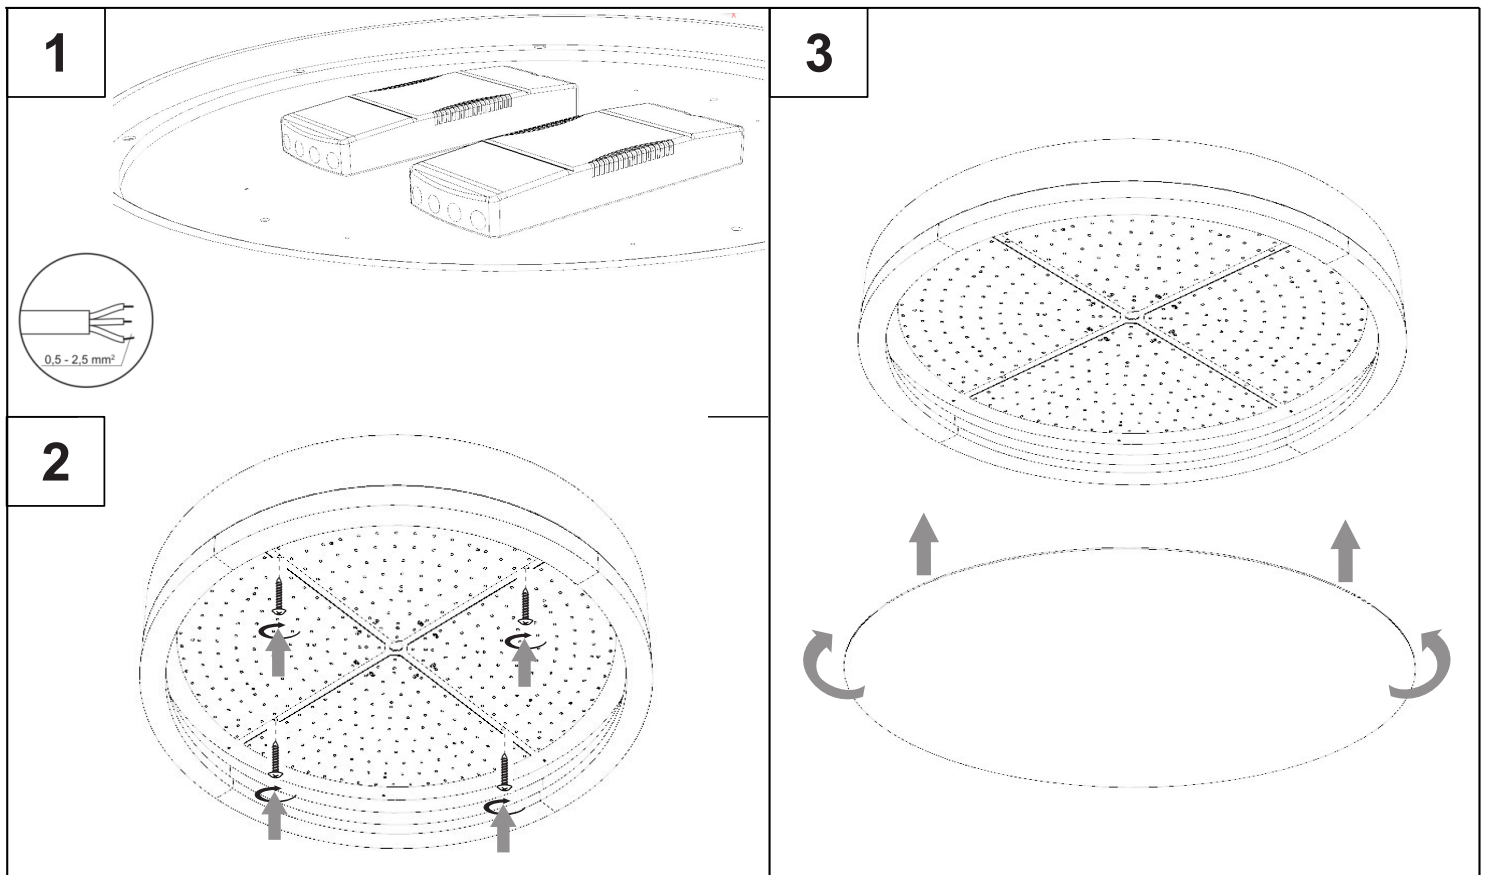

Wood Round 600, 850

EN INSTALLATION INSTRUCTIONS D MONTAGEANLEITUNG

CASAMBI

LED

220-240V
50-60Hz

IP20

EN The light source of the lamp can not be replaced.
When the light source reaches its end of life the whole luminaire shall be replaced.

D Die Lichtquelle der Leuchte ist nicht möglich zu wechseln, d.h. wenn die Lichtquelle das Ende ihrer Lebensdauer erreicht hat, muss die ganze Leuchte gewechselt werden.

EN Turn off the power prior to light fixture installation!
The light fixture may be installed only by a qualified person!
The light fixture must be wired according to respective electrical standards.
The manufacturer shall not be liable for any modifications of the product of incorrect installation of the product.

D Schalten Sie den Strom vor der Installation der Leuchte aus!
Die Leuchte darf nur von einer Person mit entsprechender Qualifizierung angeschlossen werden.
Die Leuchte muss gemäß einschlägiger elektronischer Normen angeschlossen werden.
Der Hersteller übernimmt keine Haftung, soweit das Produkt geändert, modifiziert oder unsachgemäß installiert wurde.

EN The fitting cannot be covered with insulating material.

D Nicht zur Abdeckung mit Wärmedämmmaterial geeignete Leuchte.