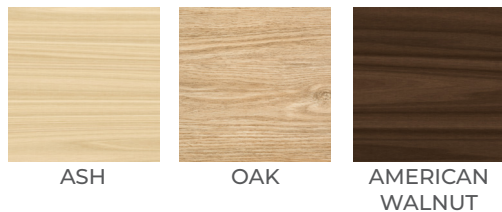

TECHNICAL SPECIFICATION

CODE	POWER	CRI	CCT	LUMEN
WRD130P	8 W	> 90	2700 K	720 lm
WRD130P	8 W	> 90	3000 K	750 lm

Order example:

WRD130P	-	Power	-	CRI / CCT	-	Beam	-	Wood	-	Driver	-	Option
WRD130P	-	8	-	920	-	60	-	OAK	-	FIX	-	XYZ